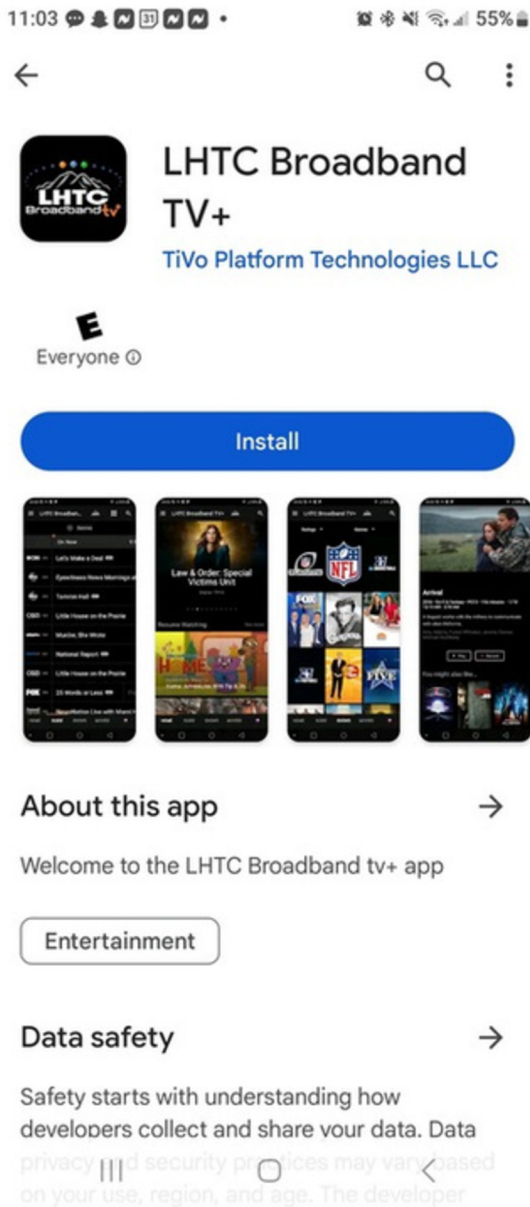

INSTALLATION GUIDE: SMARTPHONE OR TABLET

ANDROID DEVICES:

1. Go to the Google Play Store
2. Search for the LHTC Broadband tv+ App
3. Install the App
4. Sign in using your LHTC Broadband tv+ username and password.

APPLE DEVICES:

1. Go to the App Store
2. Search for the LHTC Broadband tv+ App
3. Install the App
4. Sign in using your LHTC Broadband tv+ username and password.